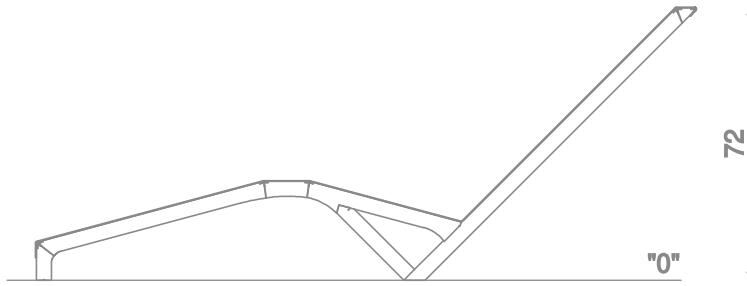

**Information about the product**

Dimensions	61 x 175 cm
Overall height	72 cm
Availability of spare parts	Yes

1:20

Materials

Solid construction made of blacksteel S235JR, powder galvanized and powder coated.